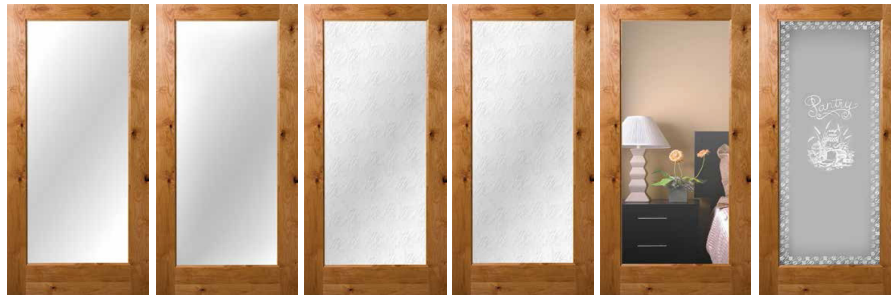

Interior French

1501	1501	1501	1501	1501	1590
SGM	Satin	Seed Baroque	Open	Mirror 2 Sides	Pantry
Ovolo Sticking	Ovolo Sticking	Ovolo Sticking	Ovolo Sticking	Ovolo Sticking	Ovolo Sticking
Knotty Alder	Knotty Alder	Knotty Alder	Knotty Alder	Knotty Alder	Knotty Alder

All Rapid Ship Doors with * have Wide Stiles
All Rapid Ship Doors come with Film on Glass

T.M. Cobb Locations:

8490 Rovana Cir. Sacramento CA 95828 - 500 Palmyrita Ave. Riverside CA 92507